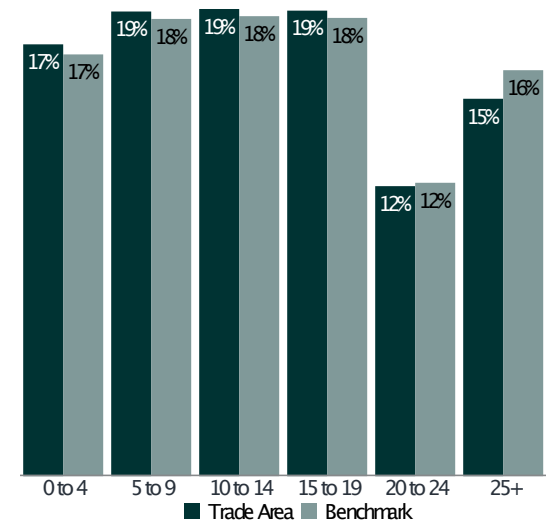

AGE OF CHILDREN AT HOME

Benchmark: New Brunswick