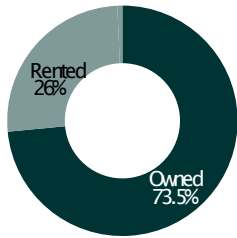

Demographics | Housing & Income

Saint John Diocese

Population: 376,507 | Households: 159,687

TENURE

STRUCTURE TYPE

73%

Houses

21%

Apartments

AGE OF HOUSING

25% are 58+ Years Old

AVERAGE HOUSEHOLD INCOME

$82,726