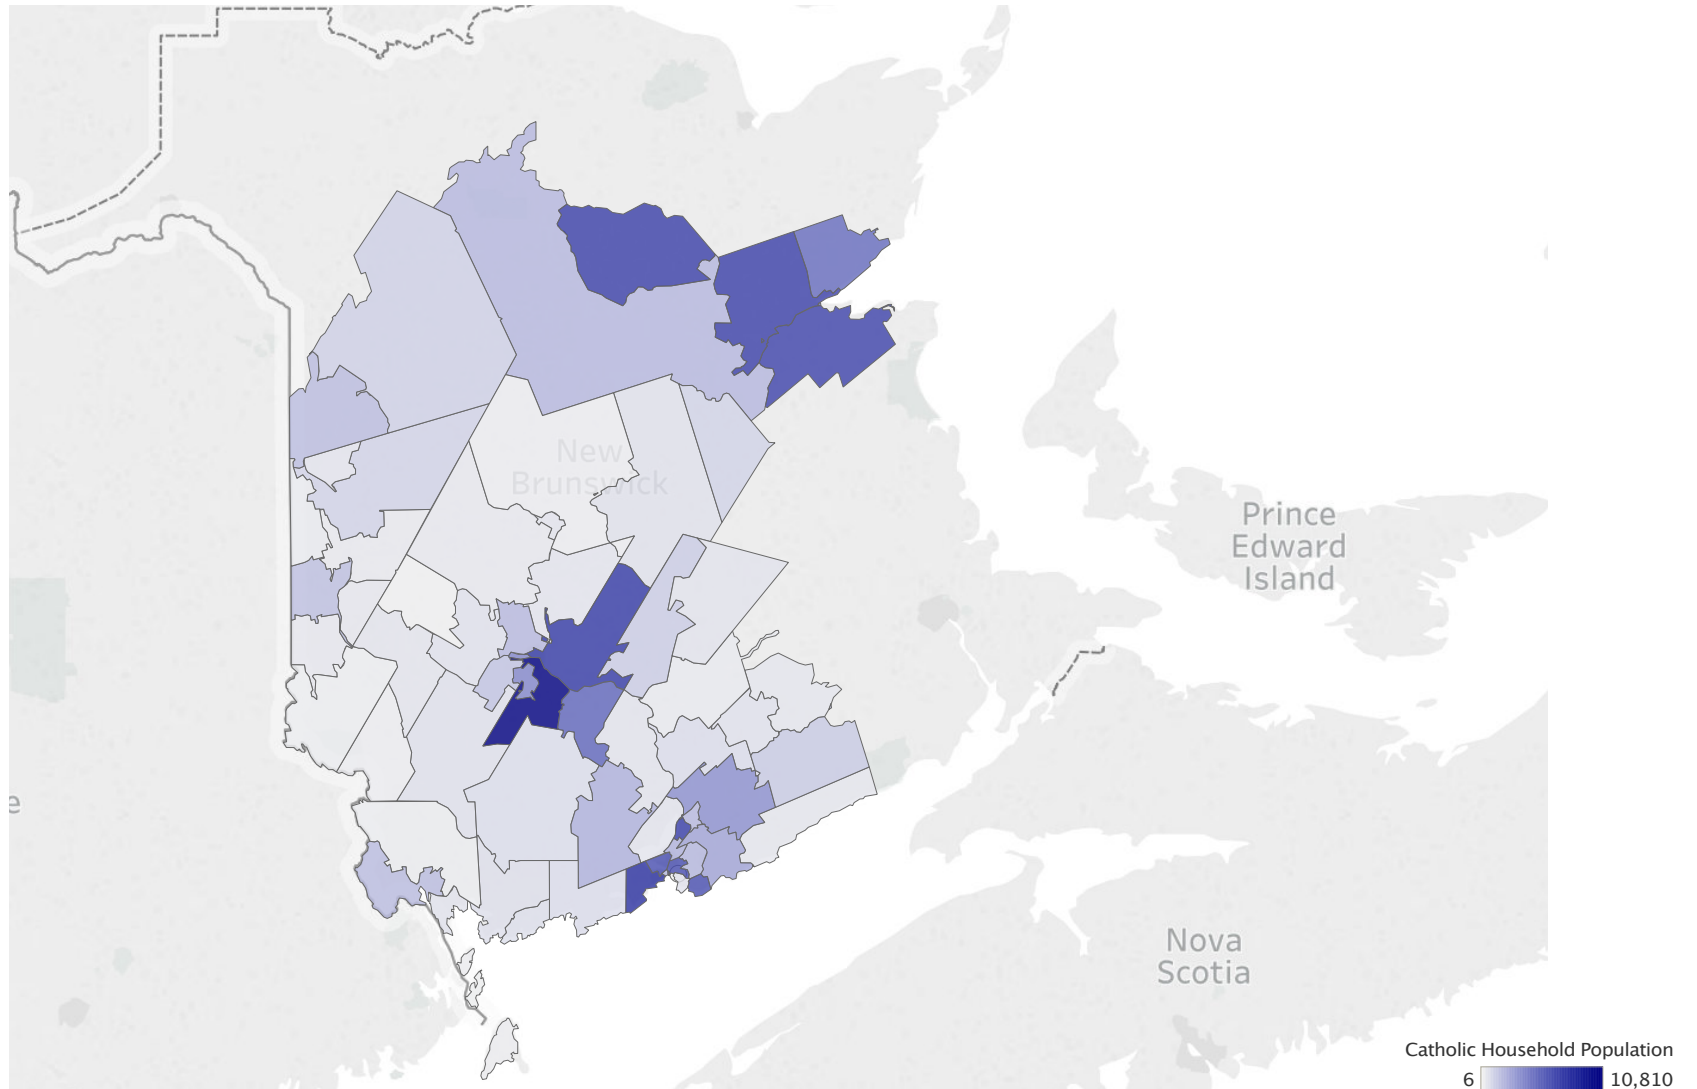

Demographics | Area Map

Saint John Diocese based on Counties: Carleton, Charlotte, Kings, Northumberland, Saint John, Sunbury, York

Population: 376,507 | **Households:** 159,687

Demographics | Population & Households