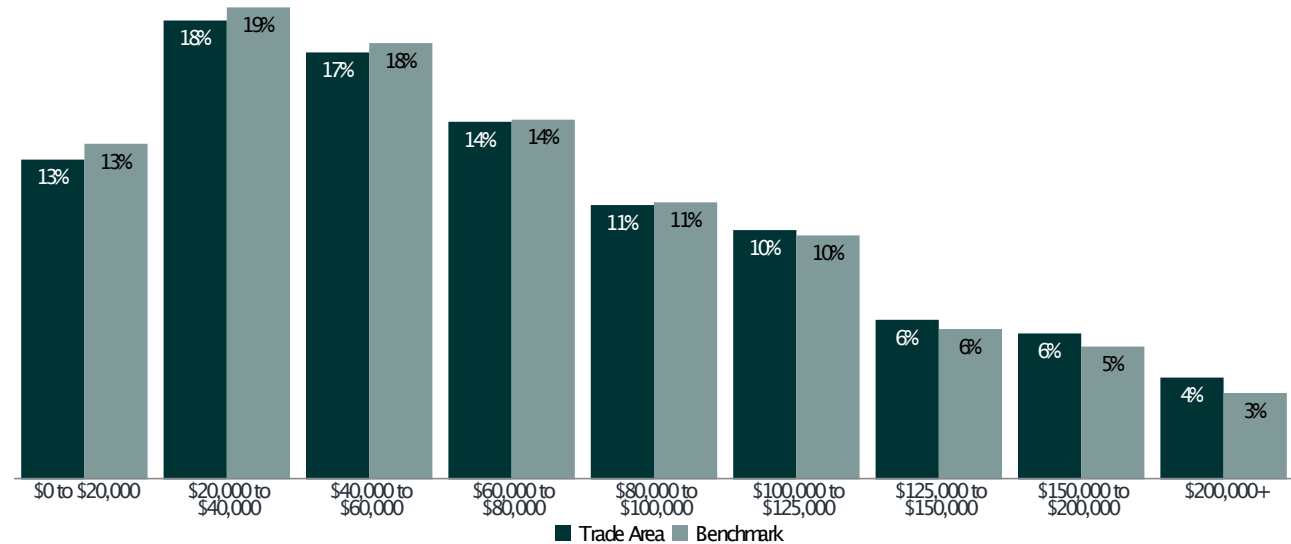

Houses

21%

Apartments

AGE OF HOUSING

25% are 58+ Years Old

AVERAGE HOUSEHOLD INCOME

\$82,726

HOUSEHOLD INCOME DISTRIBUTION