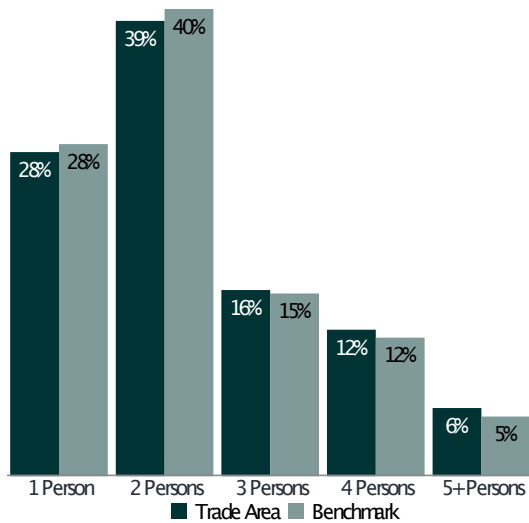

60%

Married/Common-Law

FAMILY STATUS

39%

Couples With Children At Home

HOUSEHOLD SIZE

POPULATION BY AGE

Age Group	Count	%
0 to 4	18,867	5.0
5 to 9	19,824	5.3
10 to 14	20,242	5.4
15 to 19	20,812	5.5
20 to 24	23,213	6.2
25 to 29	23,294	6.2
30 to 34	21,485	5.7
35 to 39	22,644	6.0
40 to 44	23,807	6.3
45 to 49	25,537	6.8
50 to 54	27,766	7.4
55 to 59	29,395	7.8
60 to 64	27,388	7.3
65 to 69	23,359	6.2
70 to 74	18,763	5.0
75 to 79	12,799	3.4
80 to 84	8,435	2.2
85+	8,877	2.4

Houses

21%

Apartments

AGE OF HOUSING

25% are 58+ Years Old

AVERAGE HOUSEHOLD INCOME

\$82,726

HOUSEHOLD INCOME DISTRIBUTION